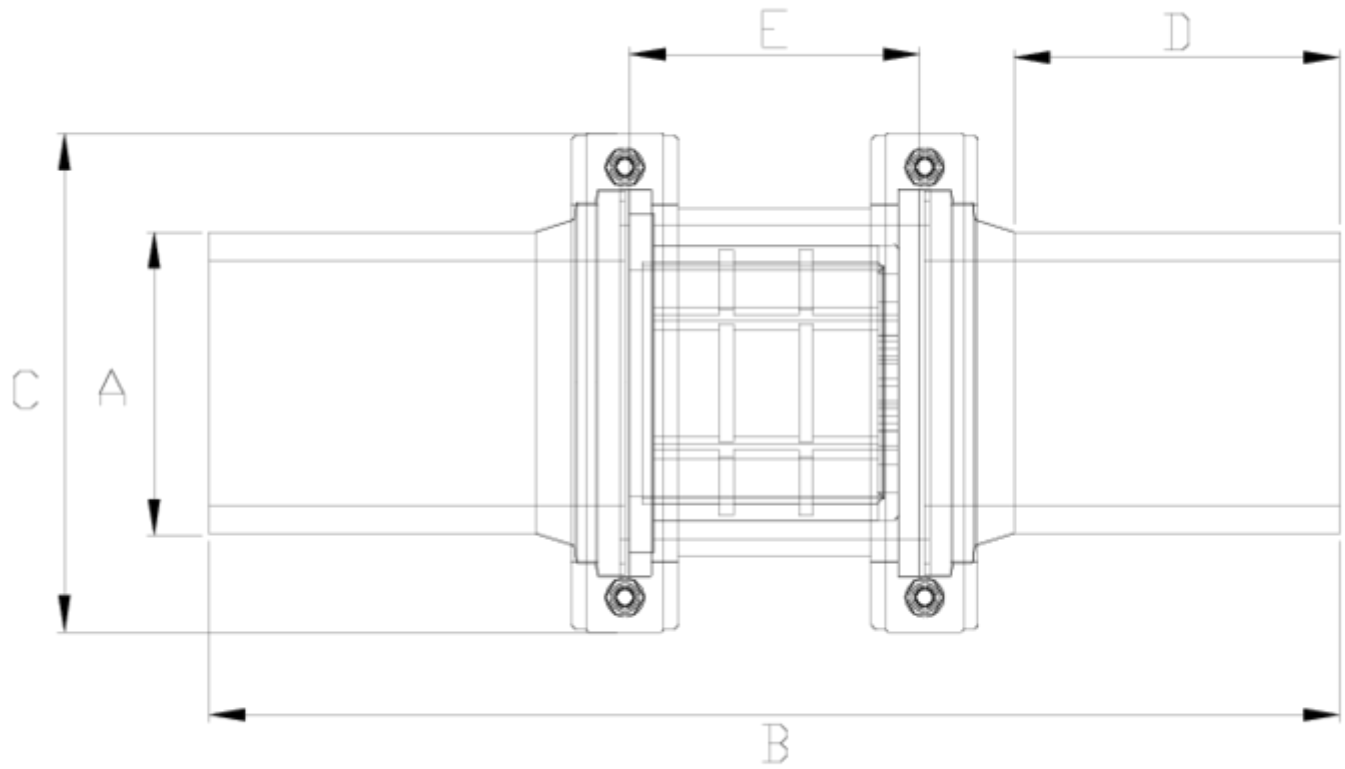

# Line filter PE-PE outlet - screen sight glass ITEM 517

REFERENCE	DESCRIPTION	Net weight	Volumen (m <sup>3</sup> )	Gross weight	Unidades lote
108N048	NETV. SIGHT GLASS STRAIN.,THERMO OUT. 90	3.185	0.08677	15.617	4
108N049	NETV. SIGHT GLASS STRAIN.,THERMO OUT. 110	3.81825	0.13096	16.29	4
108N050	NETV. SIGHT GLASS STRAIN.,THERMO OUT. 125	3.709	0.06347	8.21	2
108N051	NETV. SIGHT GLASS STRAIN.,THERMO OUT. 140	6.1831	0.04836	13.0313	2
108N052	NETV. SIGHT GLASS STRAIN.,THERMO OUT. 160	6.705	0.08677	14.082	2

## ITEM 517 | Line filter PE-PE outlet - screen sight glass