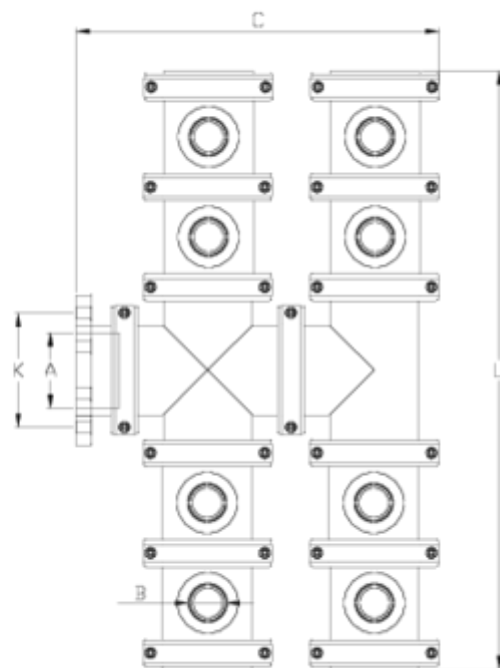

Netvitc System?? hydrants

Double central piping Hydrant - Flanges connection ITEM 620

REFERENCE	DESCRIPTION	Net weight	Volumen (m ³)	Gross weight	Unidades lote
11NH428	NET. SYS. EXTINGUISHERS 110-1"	13.185	0	13.185	0
11NH429	NET. SYS. EXTINGUISHERS 110-1 1/4"	13.305	0	13.305	0
11NH430	NET. SYS. EXTINGUISHERS 110-1 1/2"	13.563	0	13.563	0
11NH431	NET. SYS. EXTINGUISHERS 110-2"	11.577	0	11.577	0

ITEM 620 | Double central piping Hydrant - Flanges connection

Código	ENTRADA - A	SALIDA - B	SALIDAS	Peso (g)	C	L	K	PN	TIPO ROSCA
1NH428	110	1"	6	13161	512	739	178-190	PN10	BSP
1NH429	110	1 1/4"	6	13281	512	739	178-190	PN10	BSP
1NH430	110	1 1/2"	6	13539	512	739	178-190	PN10	BSP
1NH431	110	2"	4	11557	512	593	178-190	PN10	BSP